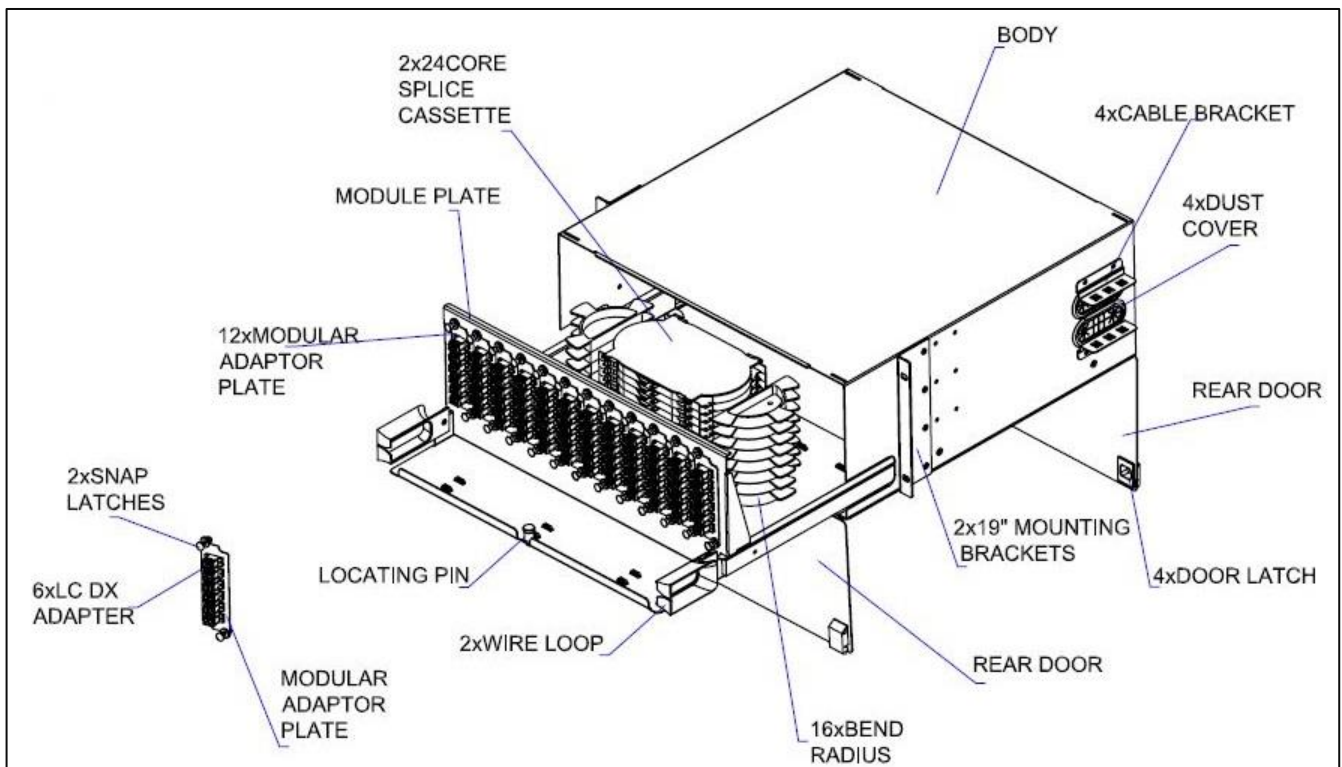

Configuration

Splicing Configuration: