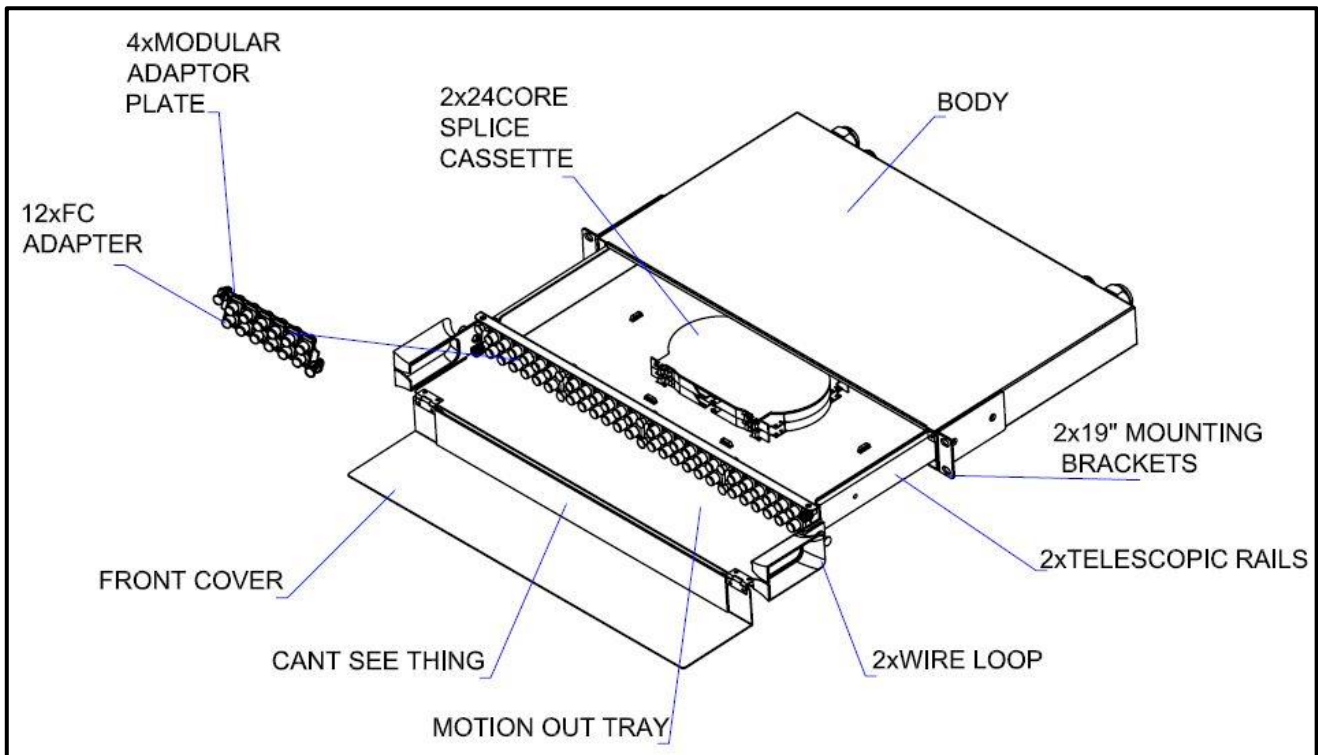

Configuration

Splicing Configuration (48F FC Adaptors):