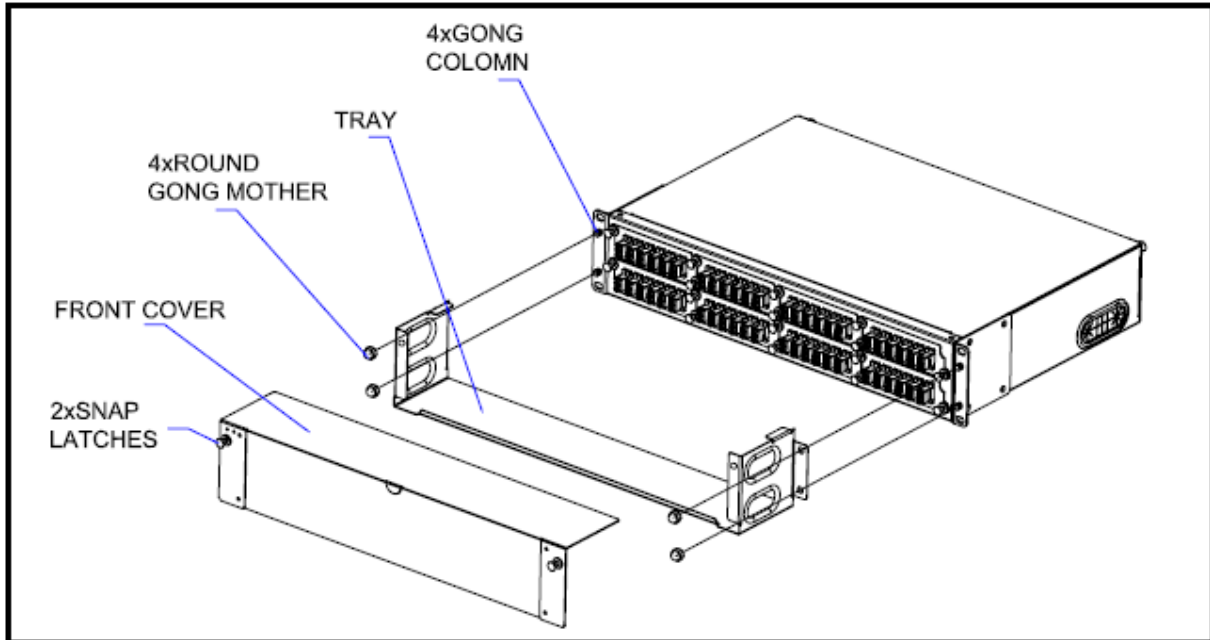

UCCONNECT® UC9500 Light Weight Fibre Suite

Configuration illustration: