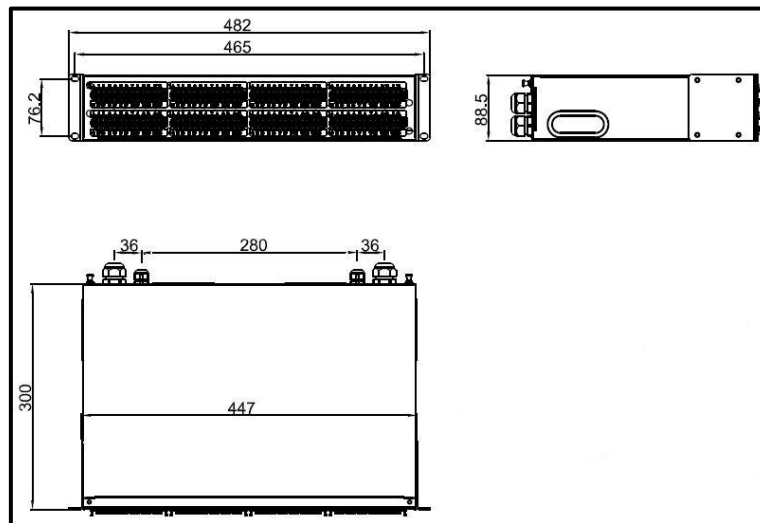

Construction