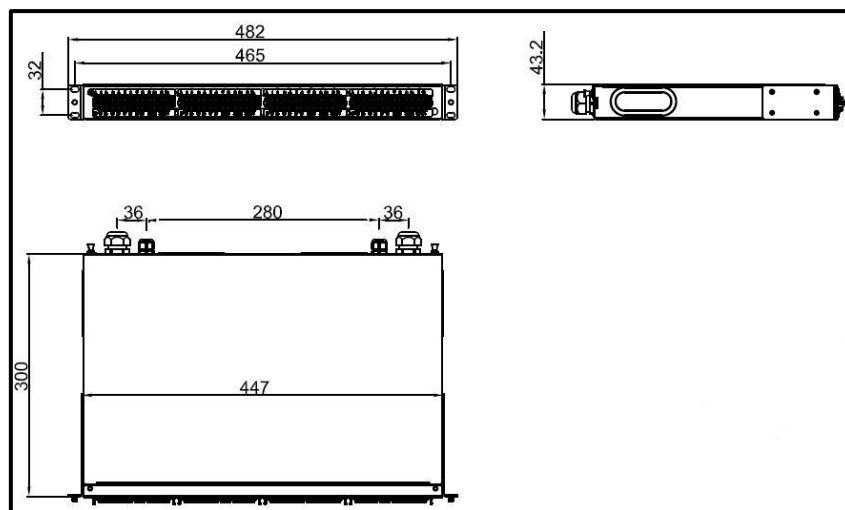

Construction