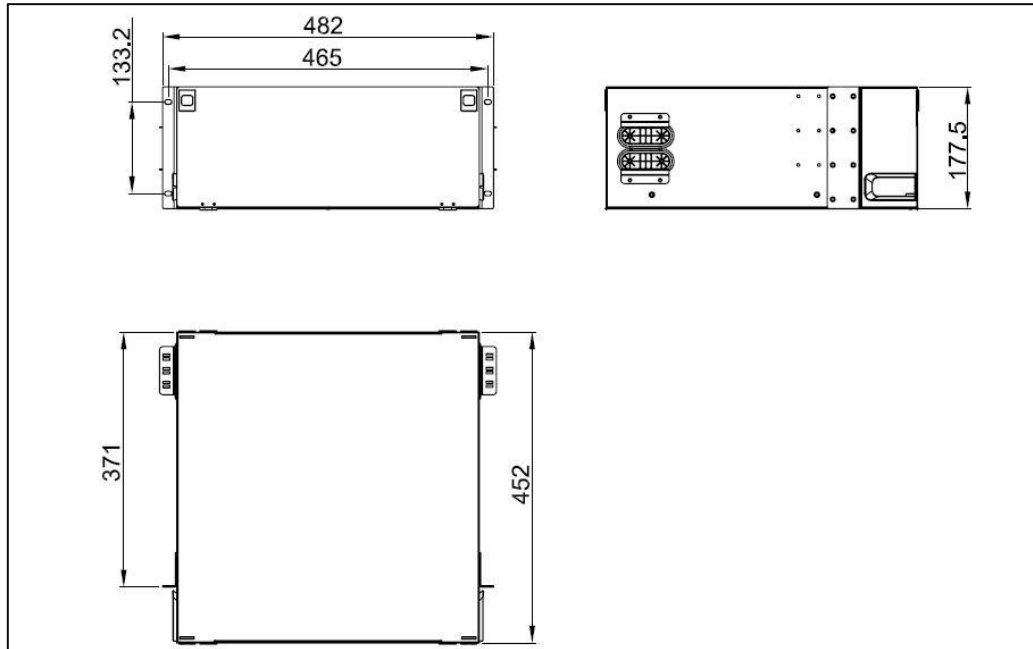

Construction