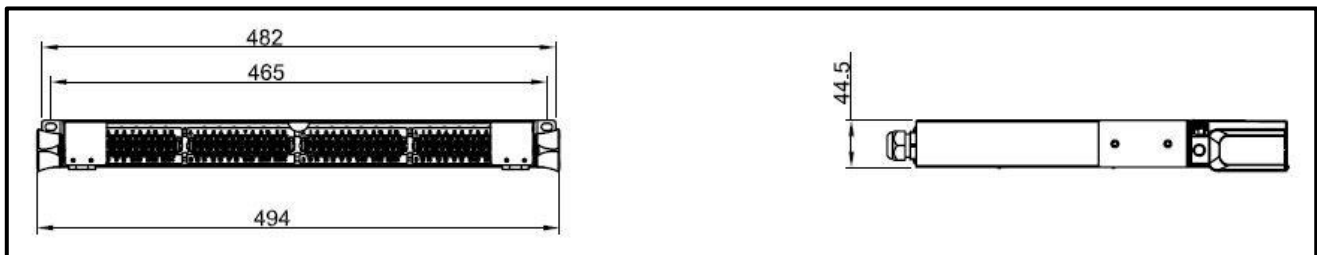

Construction