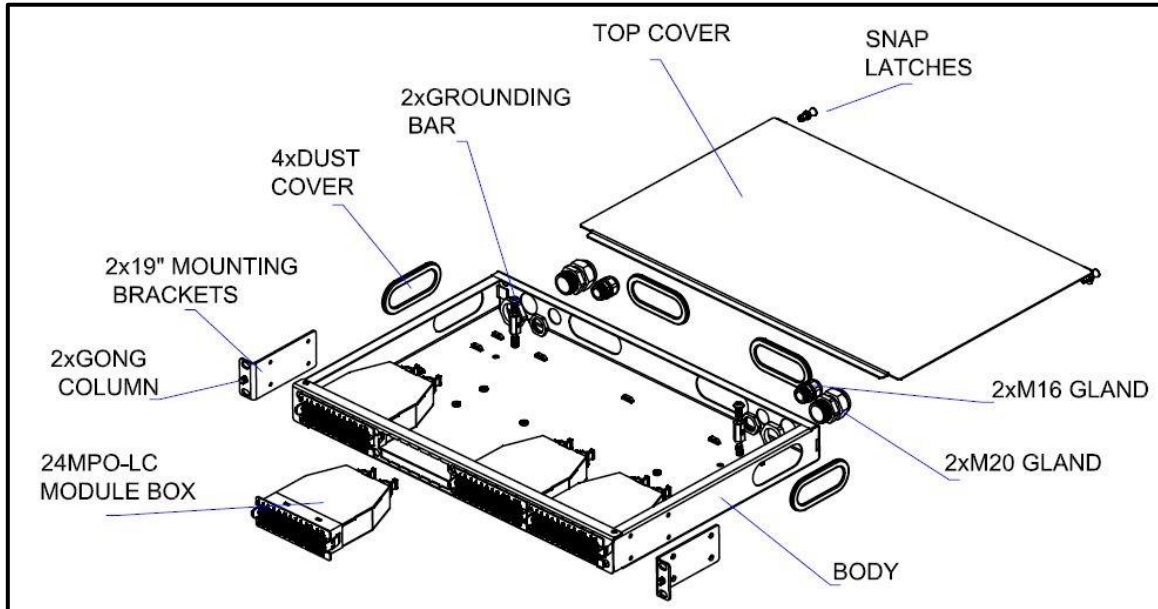

UCCONNECT® UC9500 Light Weight Fibre Suite

Configuration illustration: