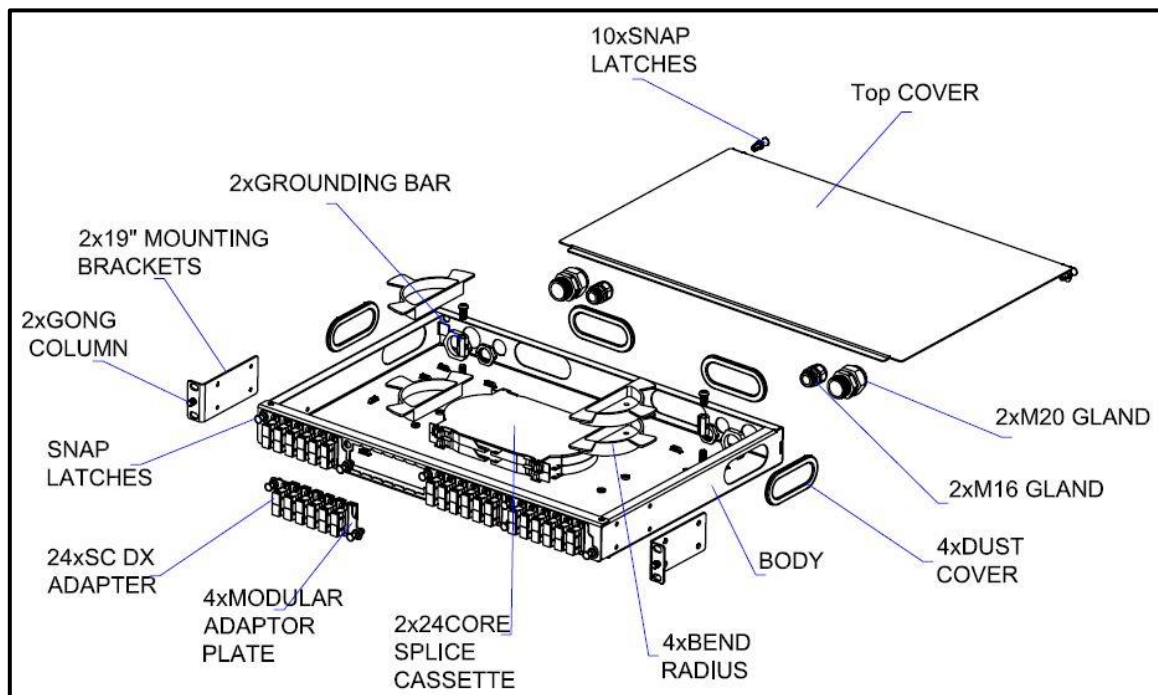

Real-life Configuration: