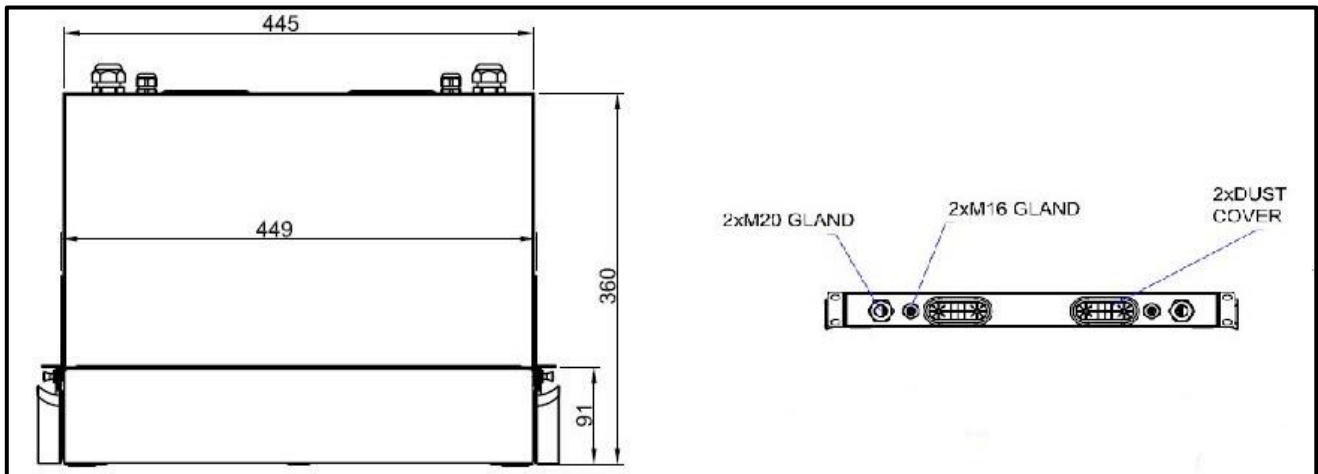

Configuration

Splicing Configuration (48F FC Adaptors):